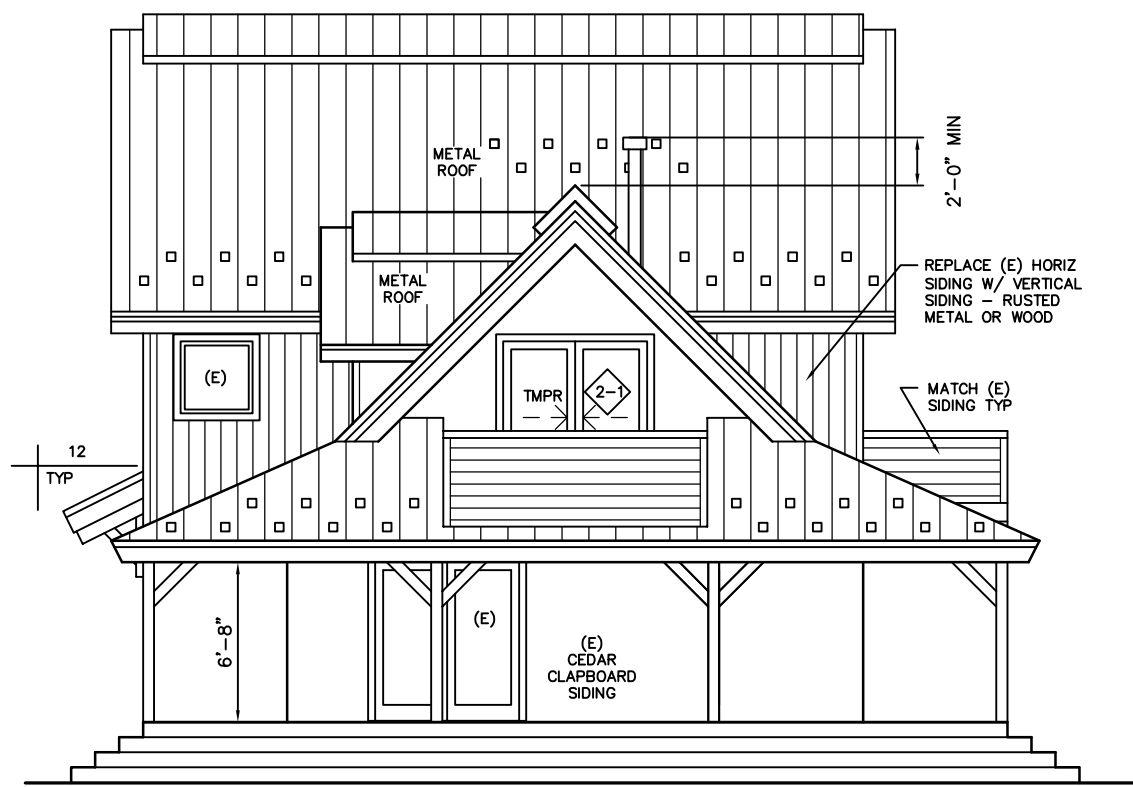

REV. DATE

JOHN & JIM KANELITSAS
441 WARMSPRINGS ROAD
KETCHUM, IDAHO 83340
PORCH/GARAGE ADDITIONS

SCALE

DATE 11/30/07

DRAWING NO.

SHT. OF

EAST ELEVATION

1/8" = 1'-0"

WEST ELEVATION

1/8" = 1'-0"