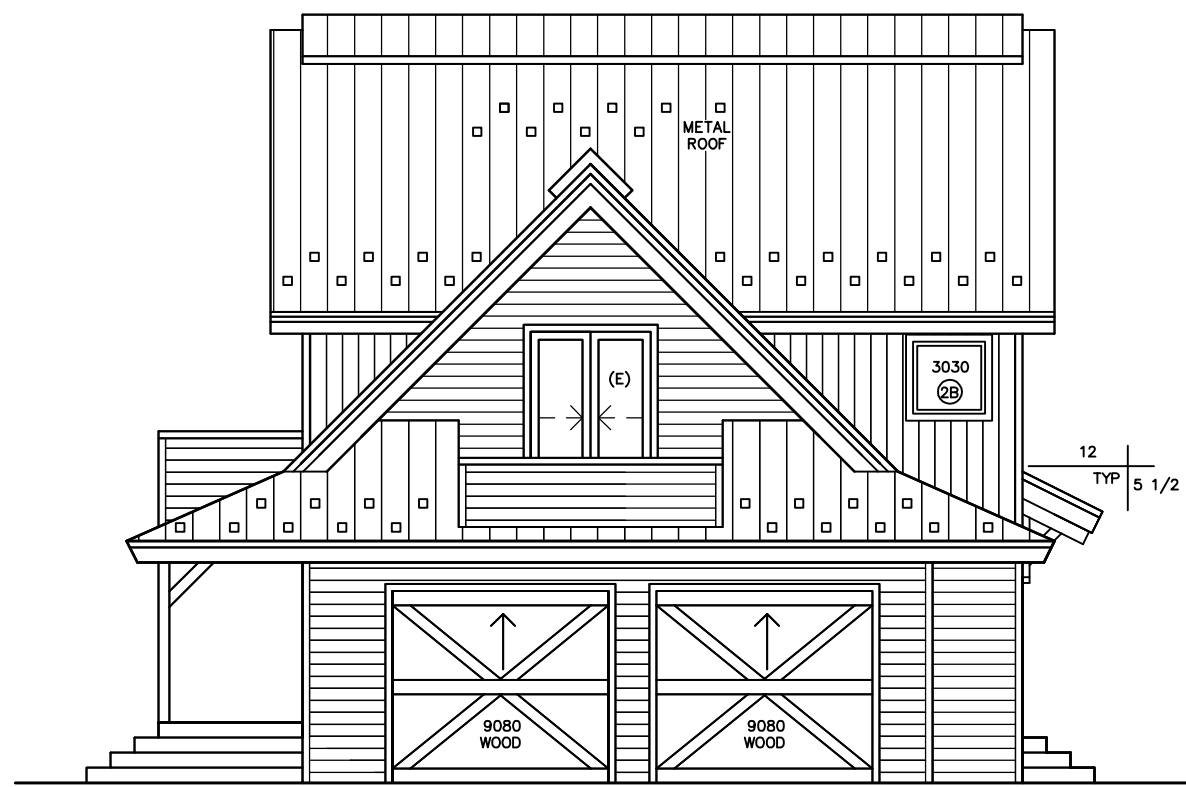

REV. DATE

JOHN & JIM KANELITSAS
441 WARMSPRINGS ROAD
KETCHUM, IDAHO 83340
PORCH/GARAGE ADDITIONS

SCALE

DATE 11/30/07

DRAWING NO.

SHT. OF

EAST ELEVATION

1/8" = 1'-0"

WEST ELEVATION

1/8" = 1'-0"