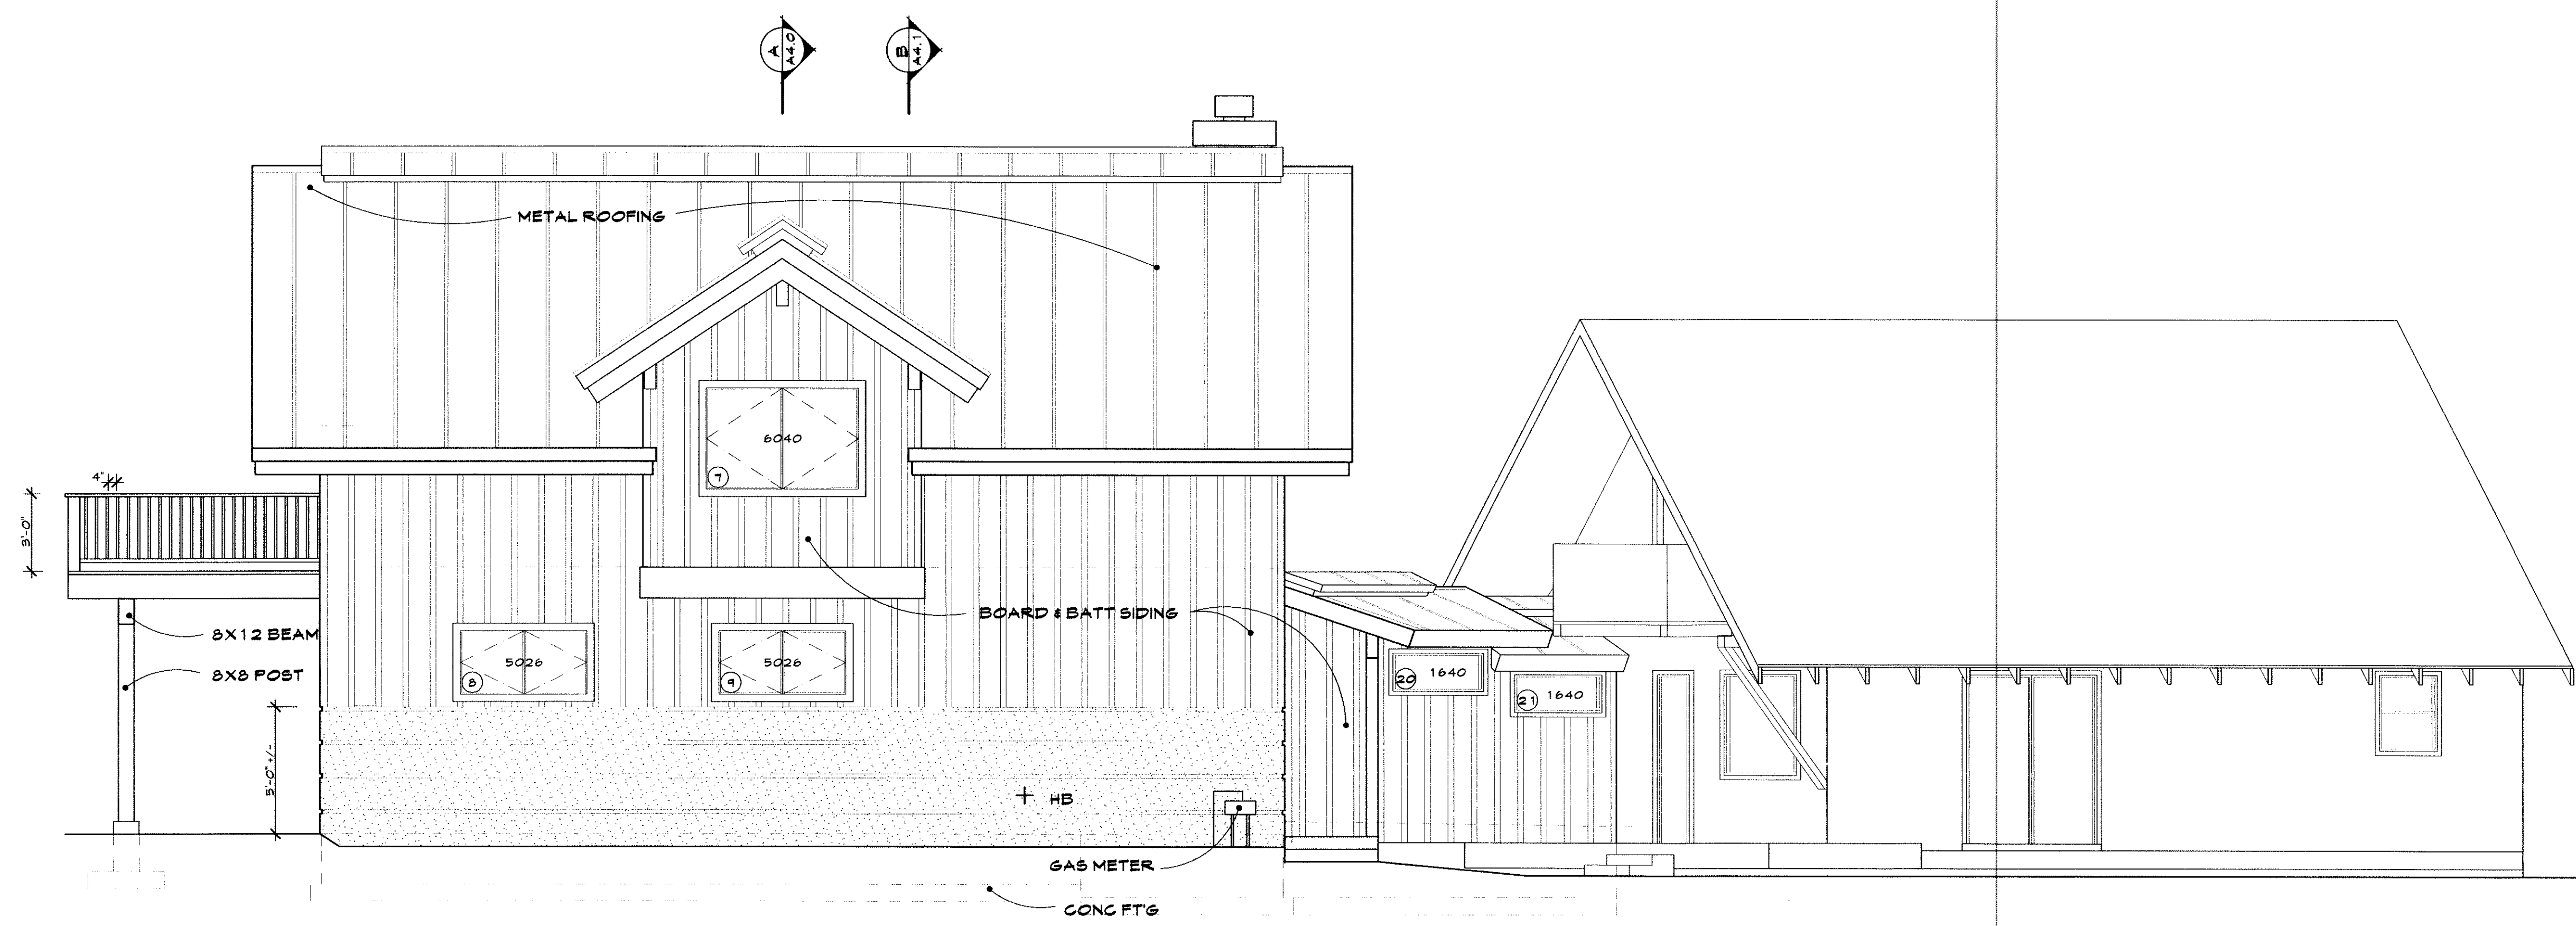

SOUTH ELEVATION

SCALE 1/4" = 1'-0"

EAST ELEVATION

SCALE 1/4" = 1'-0"

9-10-08

**DUPONT
GARAGE / GUEST BEDROOM**

**KNOX BARCLAY A. I. A.
ARCHITECT**
BOX 848 KETCHUM, IDAHO 83340 (208) 726-7675

A3.0

THESE DRAWINGS AND DESIGNS ARE THE PROPERTY OF KNOX BARCLAY ARCHITECTURE. ANY USE OR REPRODUCTION WITHOUT THE WRITTEN PERMISSION IS PROHIBITED.