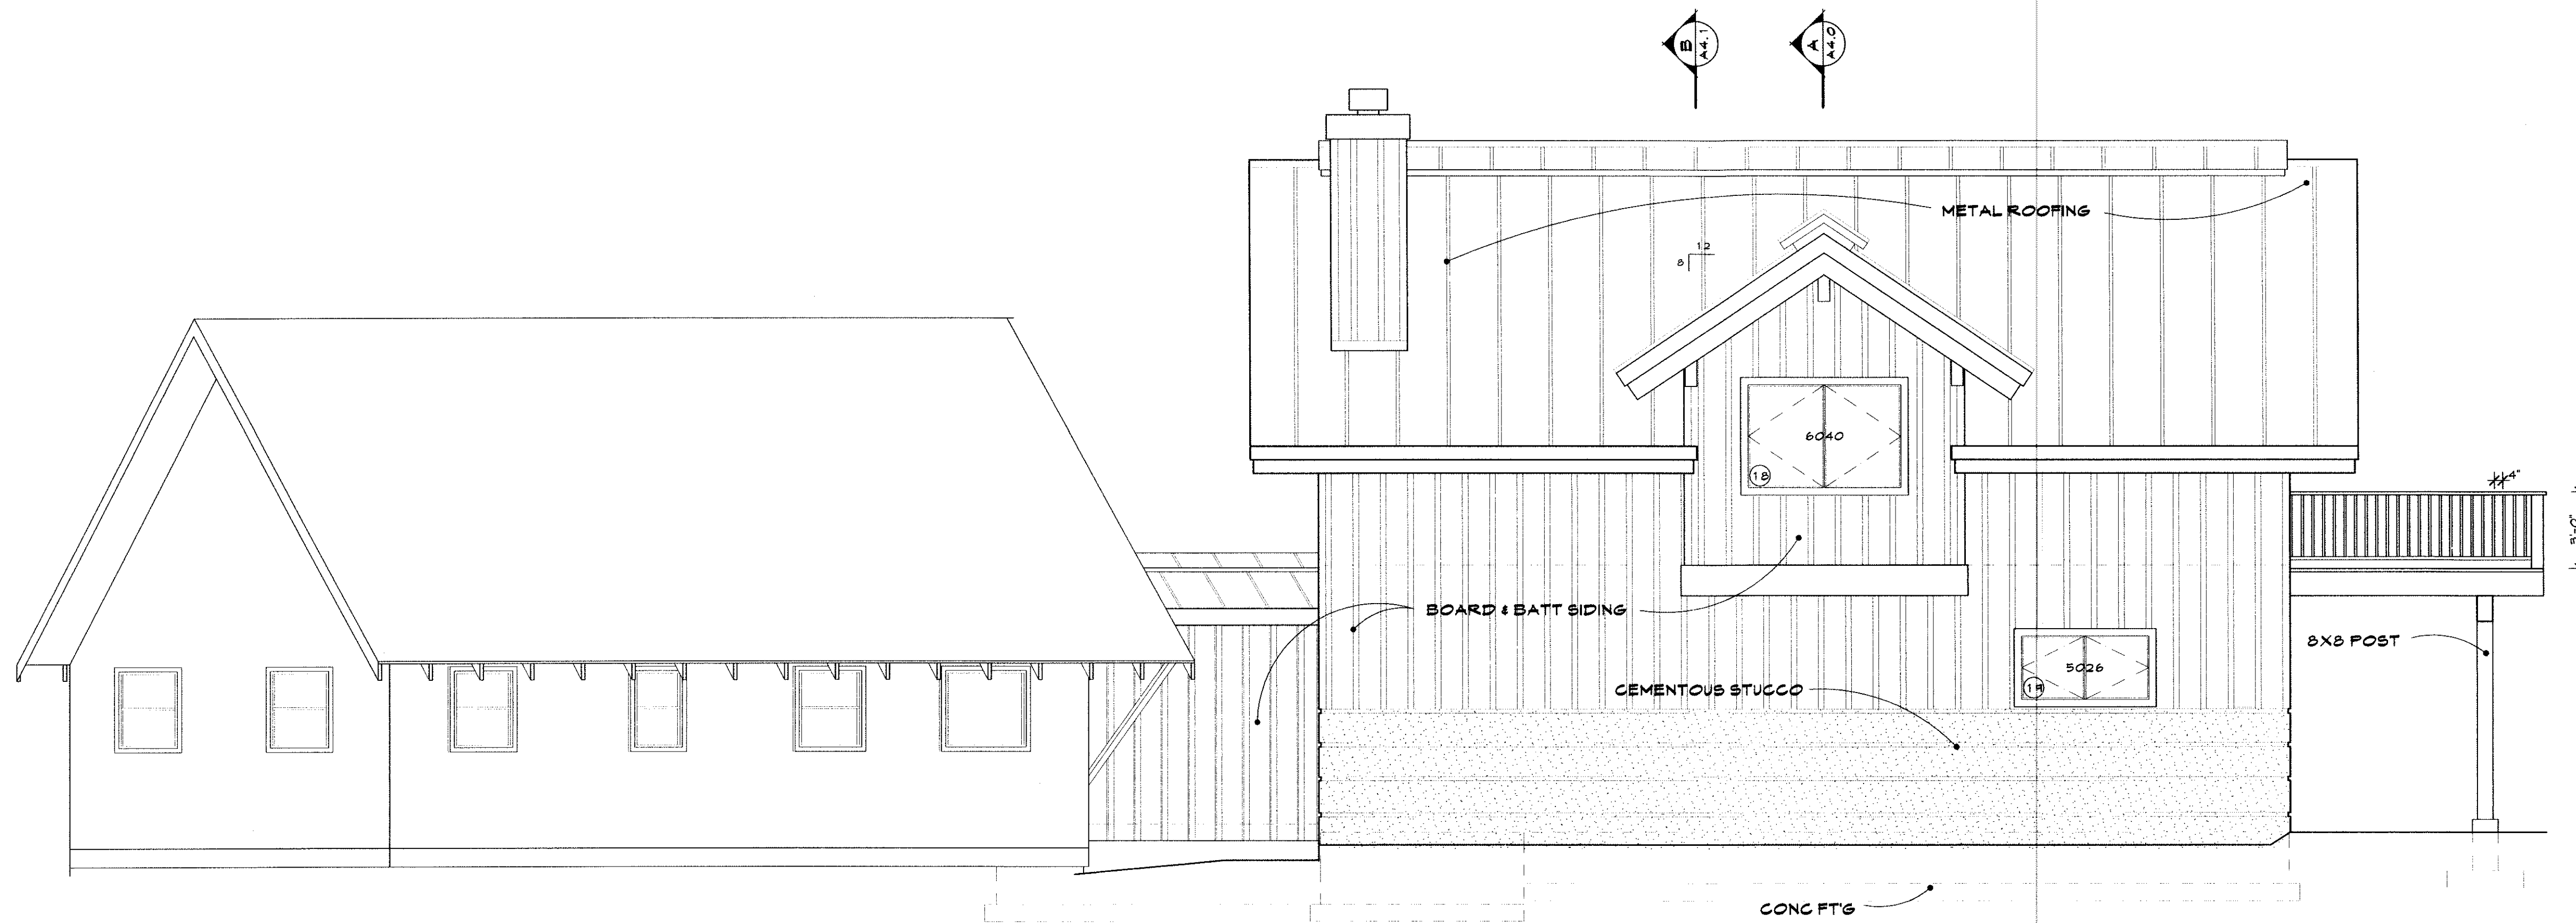

WEST ELEVATION

SCALE 1/4" = 1'-0"

9-10-08

**DUPONT
GARAGE / GUEST BEDROOM**

**KNOX BARCLAY A. I. A.
ARCHITECT**

BOX 343 KETCHUM, IDAHO 83340 (208) 726-7673

A3.1